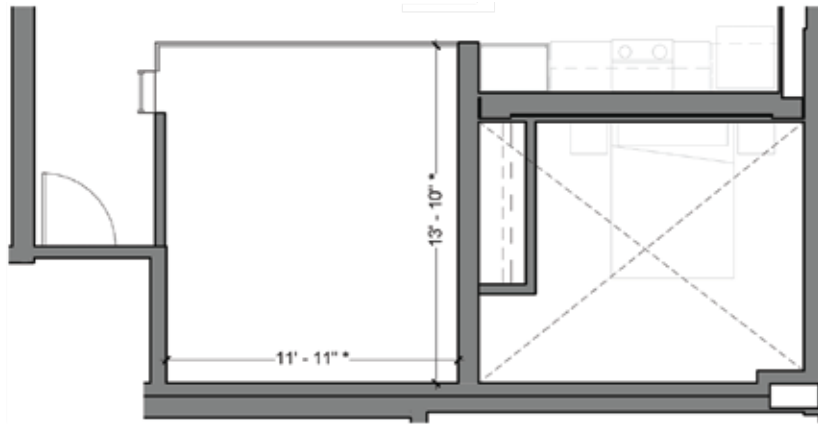

stream

2  
BEDROOM

C

SQUARE FT.  
1,174 SF

UNIT  
112

STORAGE LOFT ABOVE