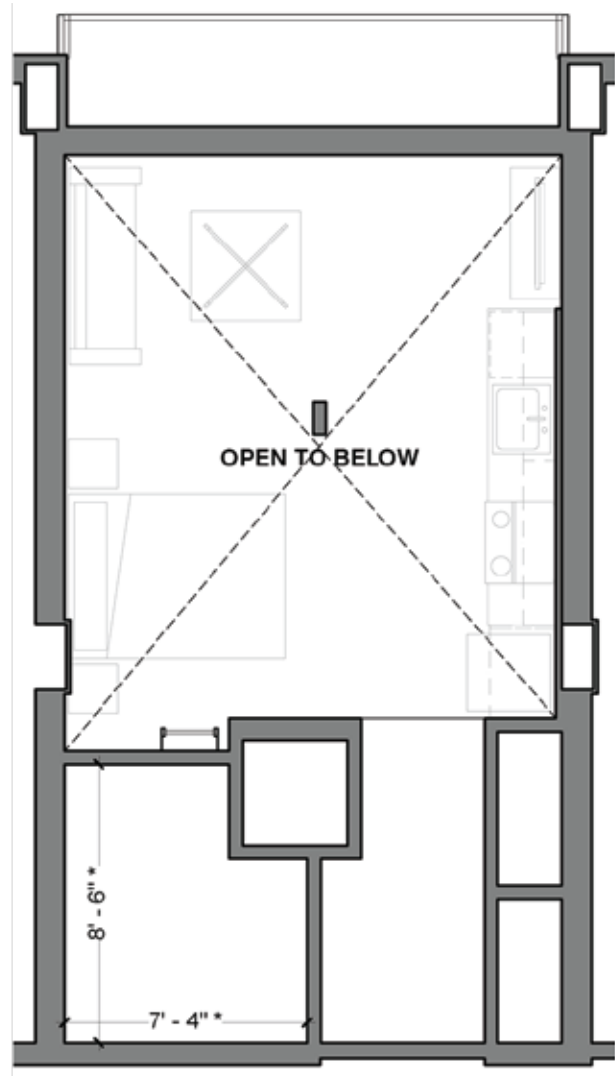

stream

STUDIO

D

SQUARE FT.
456 SF

UNITS
107 & 111

STORAGE LOFT ABOVE