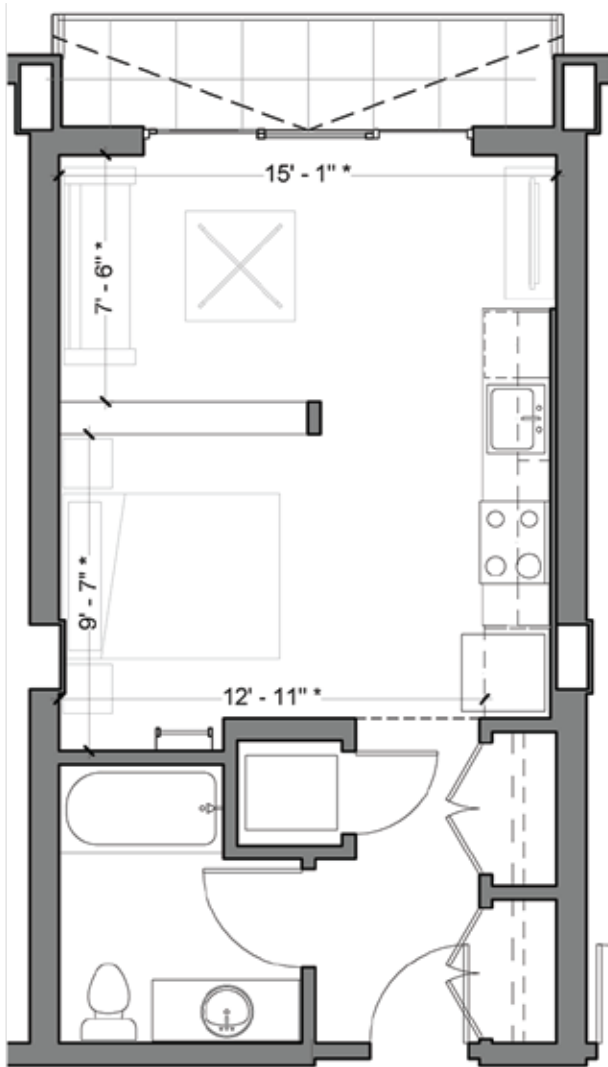

stream

STUDIO

D

SQUARE FT.
456 SF

UNITS
107 & 111

STORAGE LOFT ABOVE