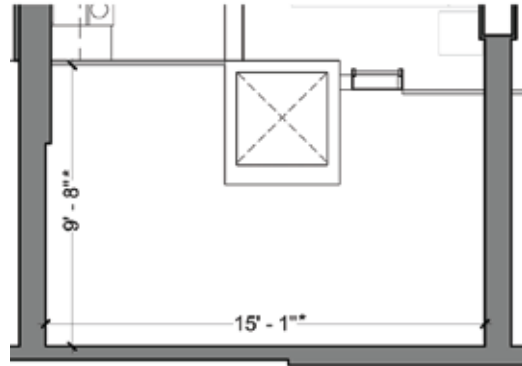

stream

**OPEN 1
BEDROOM**

**SQUARE FT.
513-517 SF**

C

**UNITS
106,108,109 & 110**

STORAGE LOFT ABOVE