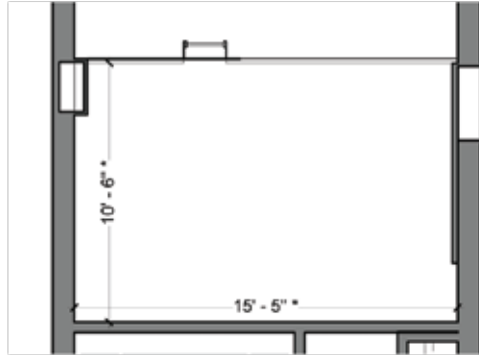

stream

DEXIOS

1
BEDROOM

F

SQUARE FT.
659 SF

UNIT
105

STORAGE LOFT ABOVE